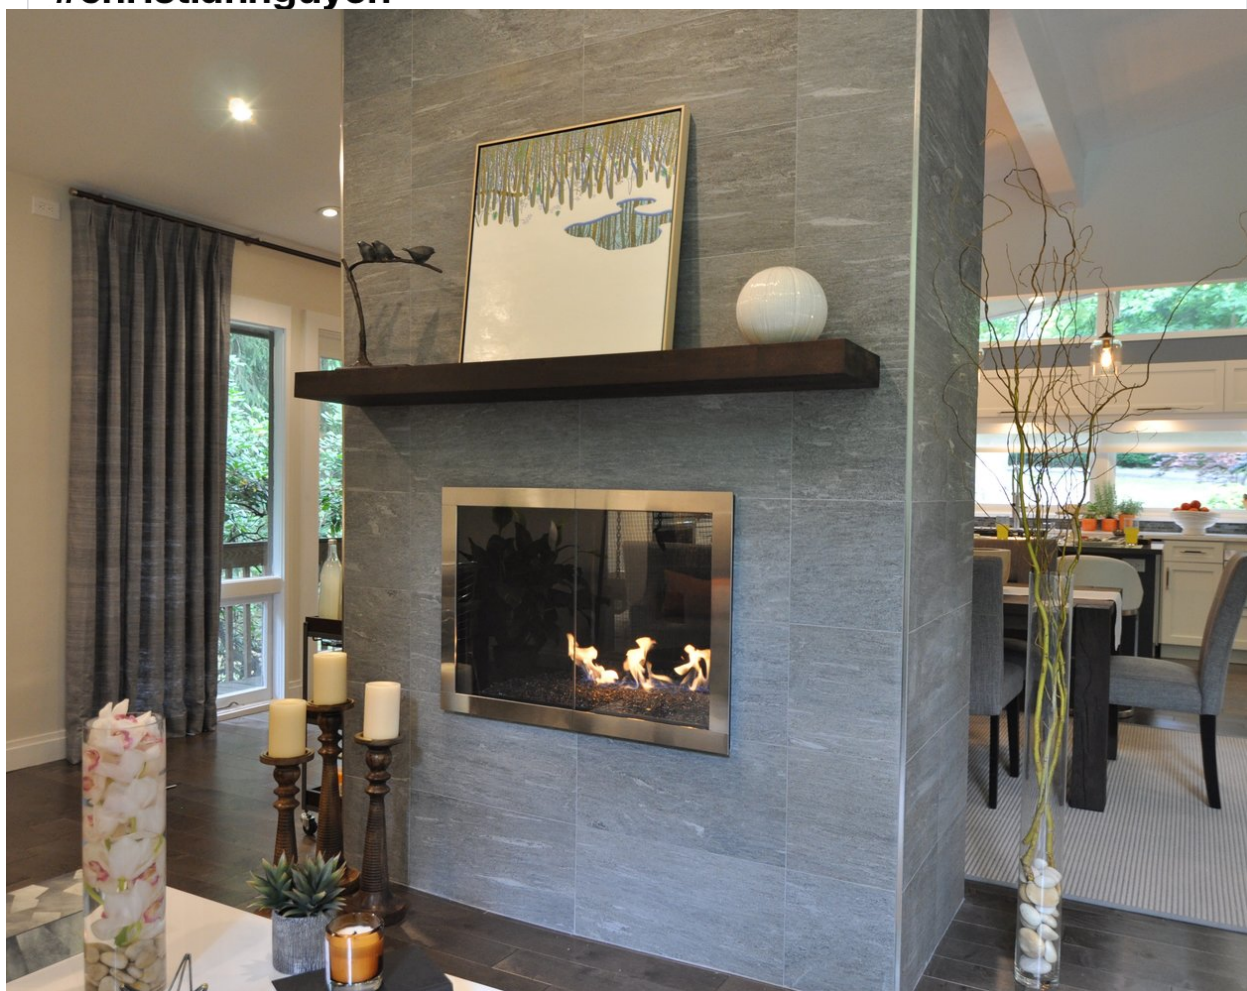

Kenise Barnes Fine Art

Feb 14, 2017 · 🕒 · 🌐

Tune into the new episode of Property Brothers on HGTV at 9 pm EST tomorrow night to view artwork by [#KeniseBarnesFineArt](#) artists [Gregory Hennen](#), [Elizabeth Gourlay](#), [Laura Moriarty](#), [Margaret Neill](#) and [Christian Nguyen](#). Special thanks to the talented [Kim Annick Mitchell](#) of [KAM Design, LLC](#) who included our artists in her home design. [#interiordesign](#) [#propertybrothers](#) [#collab](#) [#newepisode](#) [#HGTV](#) [#art](#) [#fineart](#) [#TV](#) [#gregoryhennen](#) [#elizabethgourlay](#) [#lauramoriarty](#) [#margaretneill](#) [#christianguyen](#)

The Spring's Entrance Wyatt Mt, Oil on Panel
Painting by Gregory Hennen