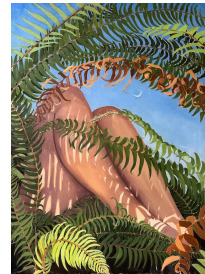

## PRICE LIST

*Abalone Eye*  
24" x 28"  
Oil on canvas  
~~\$2,400~~ \$2,000  
[Details](#)

*Place of Worship*  
35" x 48"  
Oil on canvas  
~~\$3,400~~ \$2,100  
[Details](#)

*Bones in Labor*  
60" x 48"  
Oil on canvas  
~~\$4,200~~ \$2,800  
[Details](#)

*Chiton Queen*  
38" x 32"  
Oil on canvas  
~~\$2,800~~ \$1,800  
[Details](#)

*Tidewrack*  
60" x 48"  
Oil on canvas  
~~\$4,200~~ \$2,800  
[Details](#)

*September's Legs*  
40" x 30"  
Oil on canvas  
~~\$2,800~~ \$2,400  
[Details](#)