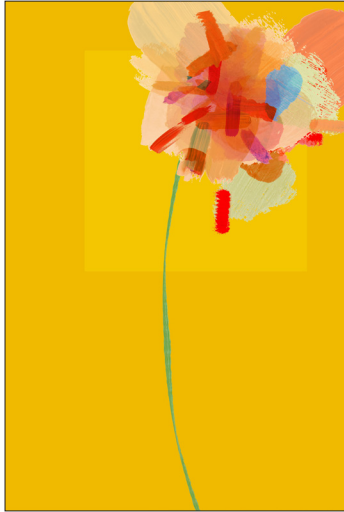

Digital Artist and Architect

C: 412.512-0434 E: cnkennard@aol.com

Instagram: @cnkennard
Cash, check or PayPal

Website: www.cnoelkennard.com

Price List

Mellow Yellow, 2024

Digital image on Acrylic

Limited Series #1/5, 20" x 30", \$425.00ea.