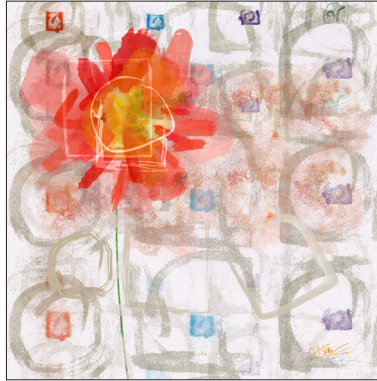

Digital Artist and Architect

C: 412.512-0434 E: cnkennard@aol.com

Instagram: @cnkennard
Cash, check or PayPal

Website: www.cnoelkennard.com

Price List

Undissolved II, 2024

Undissolved III, 2024

Undissolved I, 2024