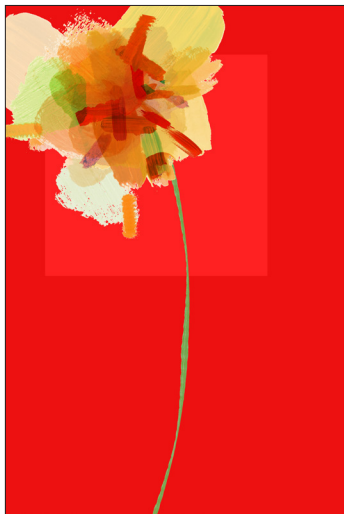

Mellow Red, 2024

Digital image on Acrylic

Limited Series #1/5, 20" x 30", $425.00ea.

Original 32" x 48", $950.00