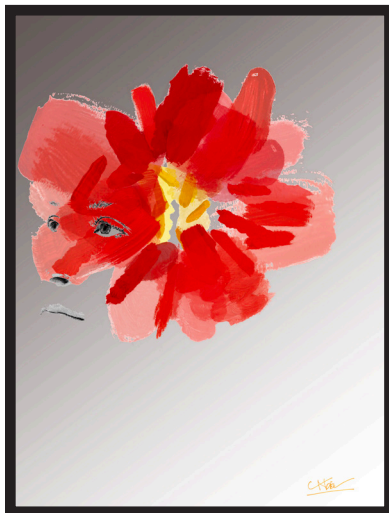

Glance, 2022

Digital image on Brushed Aluminum

Original 18" x 24", black frame $425.00

Reprints #1/10 prints, 16" x 24", $300.00ea.

on Fine Art Paper on Double Weight Matboard