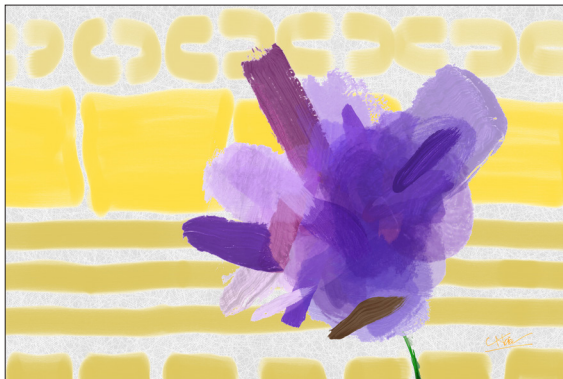

ReDream in Yellow, 2024

Digital giclee image on Brushed Aluminum

Original 24" x 24", $460

Reprints #1/10 prints, 20" x 20", $220.00ea.

on Fine Art Paper on Double Weight Matboard