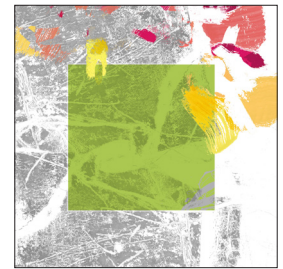

Pipe Dreams 2, 2024

Pipe Dreams Series, 2024

Digital image on Glass

Limited Series #1/5, 11" x 11", $180.00

Reprints, #2/5 prints, $180.00ea.

Prints available in other mediums on request