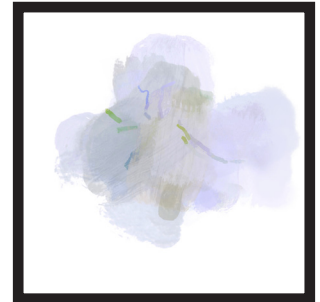

Limbo, 2024

Digital giclee image on Canvas

Original 30" x 40", \$1,100

Reprints #1/10 prints, 24" x 30", \$300.00ea.
on Fine Art Paper on ¾" Foam Core Backing

Serial Dreams One, 2024

Serial Dreams Two, 2024