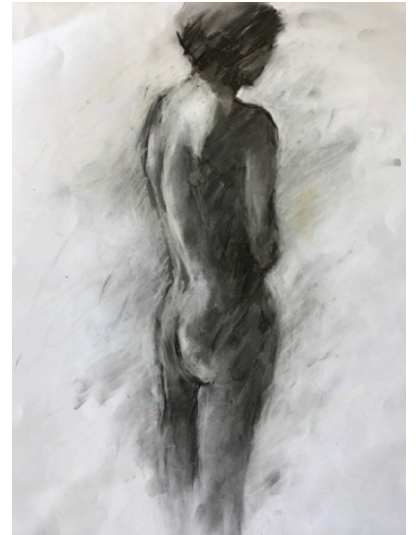

PAMELA PIKE GORDINIER

2018 STONINGTON, CT ART CLASSES

3 DAY ~ MONTHLY WORKSHOPS

MAY 15.16.17	EXPRESSIVE PAINTING	“Loosen up & Let GO!”
JUNE 12.13.14	SHADOW & LIGHT	“Paint the shadow- Reveal the Image”
JULY 17.18.19	PUBLIC PARKS & PRIVATE GARDENS	“Color & Light”
AUG 14.15.16	SEEKING STILLNESS	“Nature as a space to clear the Mind”
SEPT 12.13.14	COLOR, LIGHT, SPACE	“Albers: Homage to the Square”
OCT 9.10.11	REPETITION & RHYTHM	“Creating expressive, unified art”
NOV 6.7.8	TEXTURE & PATTERN	“Imaginary, Realistic, Metaphorical”
DEC 4.5.6	AM I DONE YET?	“Finish, Finish, Finish!”
OCT 1 - 29	LHS ARTISTS' EXHIBITION Opening Reception, OCT 1st 5-7PM Set-up Sept. 24th	Noah's, Stonington CT