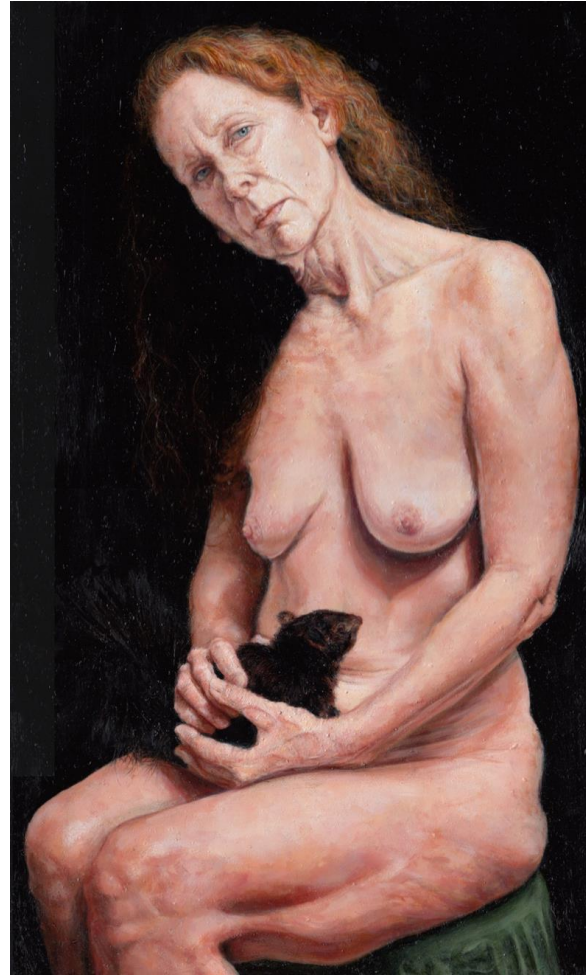

yeti Warhol
2018
Oil on copper
10.5" x 8.5"

5

damnatio memoriae v
2019
Oil on aluminum
18" x 12"

6

luna ii
2021
2021
Copic markers & gouache on
paper
10" x 7.25"

7

luna ii
2021
Ink & acrylic on 4 acetate layers
7.2" x 9.9"

8

damnatio memoriae vi
2021
Oil on aluminum
12" x 12"

9

damnatio memoriae vii SP2
2021
Silverpoint on paper
10.125" x 6.75"

10

POP: natalie portman
2021
Egg Tempera, gouache, acrylic &
oil on claybord
12" x 9"

11

coat hanger 062422
2022
Graphite, non-photo blue & pink
pencil w touch of egg tempera
11.5" x 8.25"

12

purgatorio i
2022
Oil on copper
8" x 7"

13

purgatorio ii
2023
Oil on aluminum
8" x 6"

14

rashomon 1 & 2
2023
Hand pressed linocuts using
watercolor paint with acrylic
marker embellishments on hot
pressed watercolor paper
7" x 5" each

15

rashomon 3
2023
Acrylic marker on hot pressed
watercolor paper
6.125" x 9.75"

Fascha
2014
Oil on birch
8.5" x 8"

Okaasan Series 4
2015
Oil on paper
16" x 10.5"

disenchantment iv
2017
Non-photo blue pencil on paper
16.5" x 11.75"