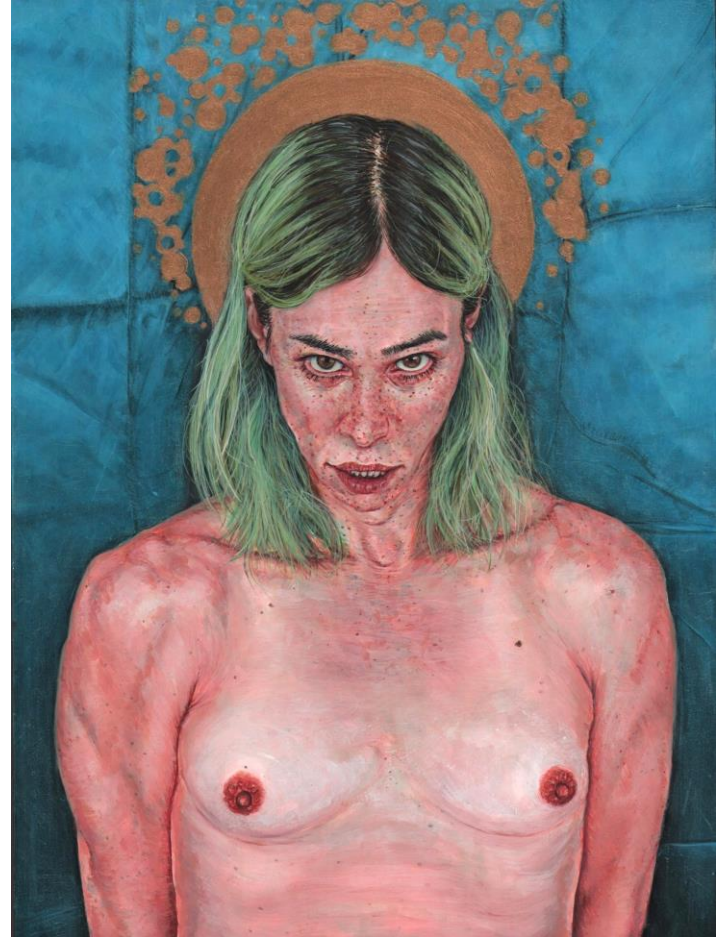

yeti Warhol
2018
Oil on copper
10.5" x 8.5"

5

damnatio memoriae v
2019
Oil on aluminum
18" x 12"

6

luna ii
2021
2021
Copic markers & gouache on
paper
10" x 7.25"

7

luna ii
2021
Ink & acrylic on 4 acetate layers
7.2" x 9.9"

yeti Warhol
2018
Oil on copper
10.5" x 8.5"

damnatio memoriae v
2019
Oil on aluminum
18" x 12"

2021
2021
Copic markers &
gouache on paper
10" x 7.25"

luna ii
2021
Ink & acrylic on
4 acetate layers
7.2" x 9.9"

damnatio memoriae vi
2021
Oil on aluminum
12" x 12"

damnatio memoriae vii SP2
2021
Silverpoint on paper
10.125" x 6.75"

POP: natalie portman

2021

Egg Tempera, gouache, acrylic &
oil on claybord

12" x 9"

coat hanger 062422
2022
Graphite, non-photo blue & pink pencil
w touch of egg tempera
11.5" x 8.25"