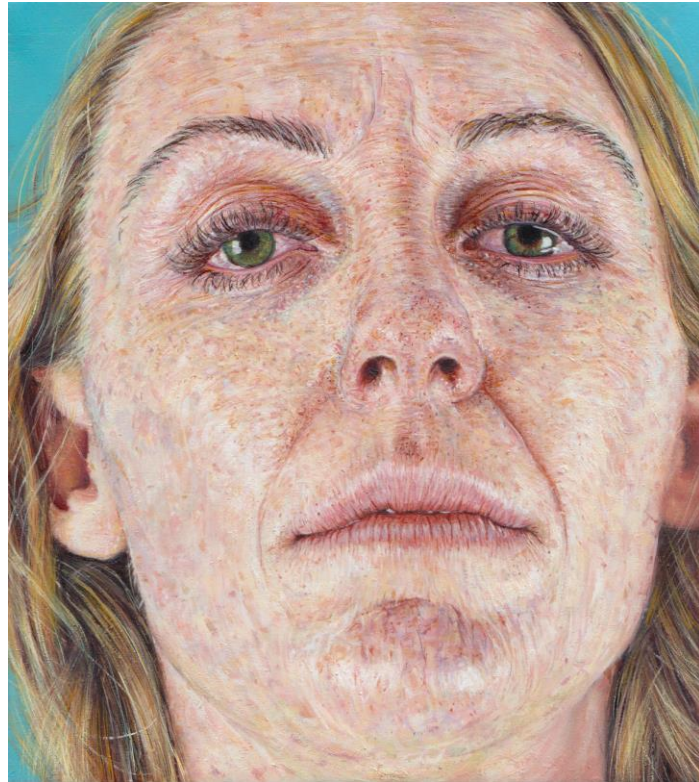

yeti Warhol
2018
Oil on copper
10.5" x 8.5"

5

damnatio memoriae v
2019
Oil on aluminum
18" x 12"

6

luna ii
2021
2021
Copic markers & gouache on
paper
10" x 7.25"

7

luna ii
2021
Ink & acrylic on 4 acetate layers
7.2" x 9.9"

yeti Warhol
2018
Oil on copper
10.5" x 8.5"

damnatio memoriae v
2019
Oil on aluminum
18" x 12"

2021
2021
Copic markers &
gouache on paper
10" x 7.25"

luna ii
2021
Ink & acrylic on
4 acetate layers
7.2" x 9.9"

damnatio memoriae vi
2021
Oil on aluminum
12" x 12"

damnatio memoriae vii SP2
2021
Silverpoint on paper
10.125" x 6.75"

POP: natalie portman

2021

Egg Tempera, gouache, acrylic &
oil on claybord

12" x 9"

coat hanger 062422
2022
Graphite, non-photo blue & pink pencil
w touch of egg tempera
11.5" x 8.25"

purgatorio i
2022
Oil on copper
8" x 7"

purgatorio ii
2023
Oil on aluminum
8" x 6"

Rashomon 1 & 2

2023

Hand pressed linocuts
using watercolor paint
with acrylic marker
embellishments on hot
pressed watercolor
paper