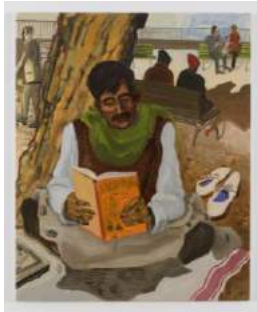

# Soloway

348 South 4<sup>th</sup> Street Bklyn • [contactsoloway@gmail.com](mailto:contactsoloway@gmail.com)  
Open Saturday and Sunday 12:00-5:00 and by appointment

***Mala Iqbal, Shape Shifting in the Outer Boroughs and Its Effects on the Traveler's Perception of the Midnight Sky***

September 11- October 9, 2022

Front Room:

*Frustrated Painter, 2022*

Oil on canvas  
18 x 14 inches  
\$1,800

*Young Father, 2022*

Oil on canvas  
39 x 31 1/2 inches  
\$3,500

*A Wrinkle in Time, 2022*

Oil on canvas  
36 1/2 x 29 inches  
\$3,200

*First Day, 2022*

Oil on canvas  
20 x 16 inches  
\$2,000

*Father and Child, 2022*

Oil on canvas  
12 x 10 inches  
NFS

*Unwelcome Attention, 2022*

Oil on canvas  
31 x 23 inches  
\$3,000

*Sports Fan, 2021*