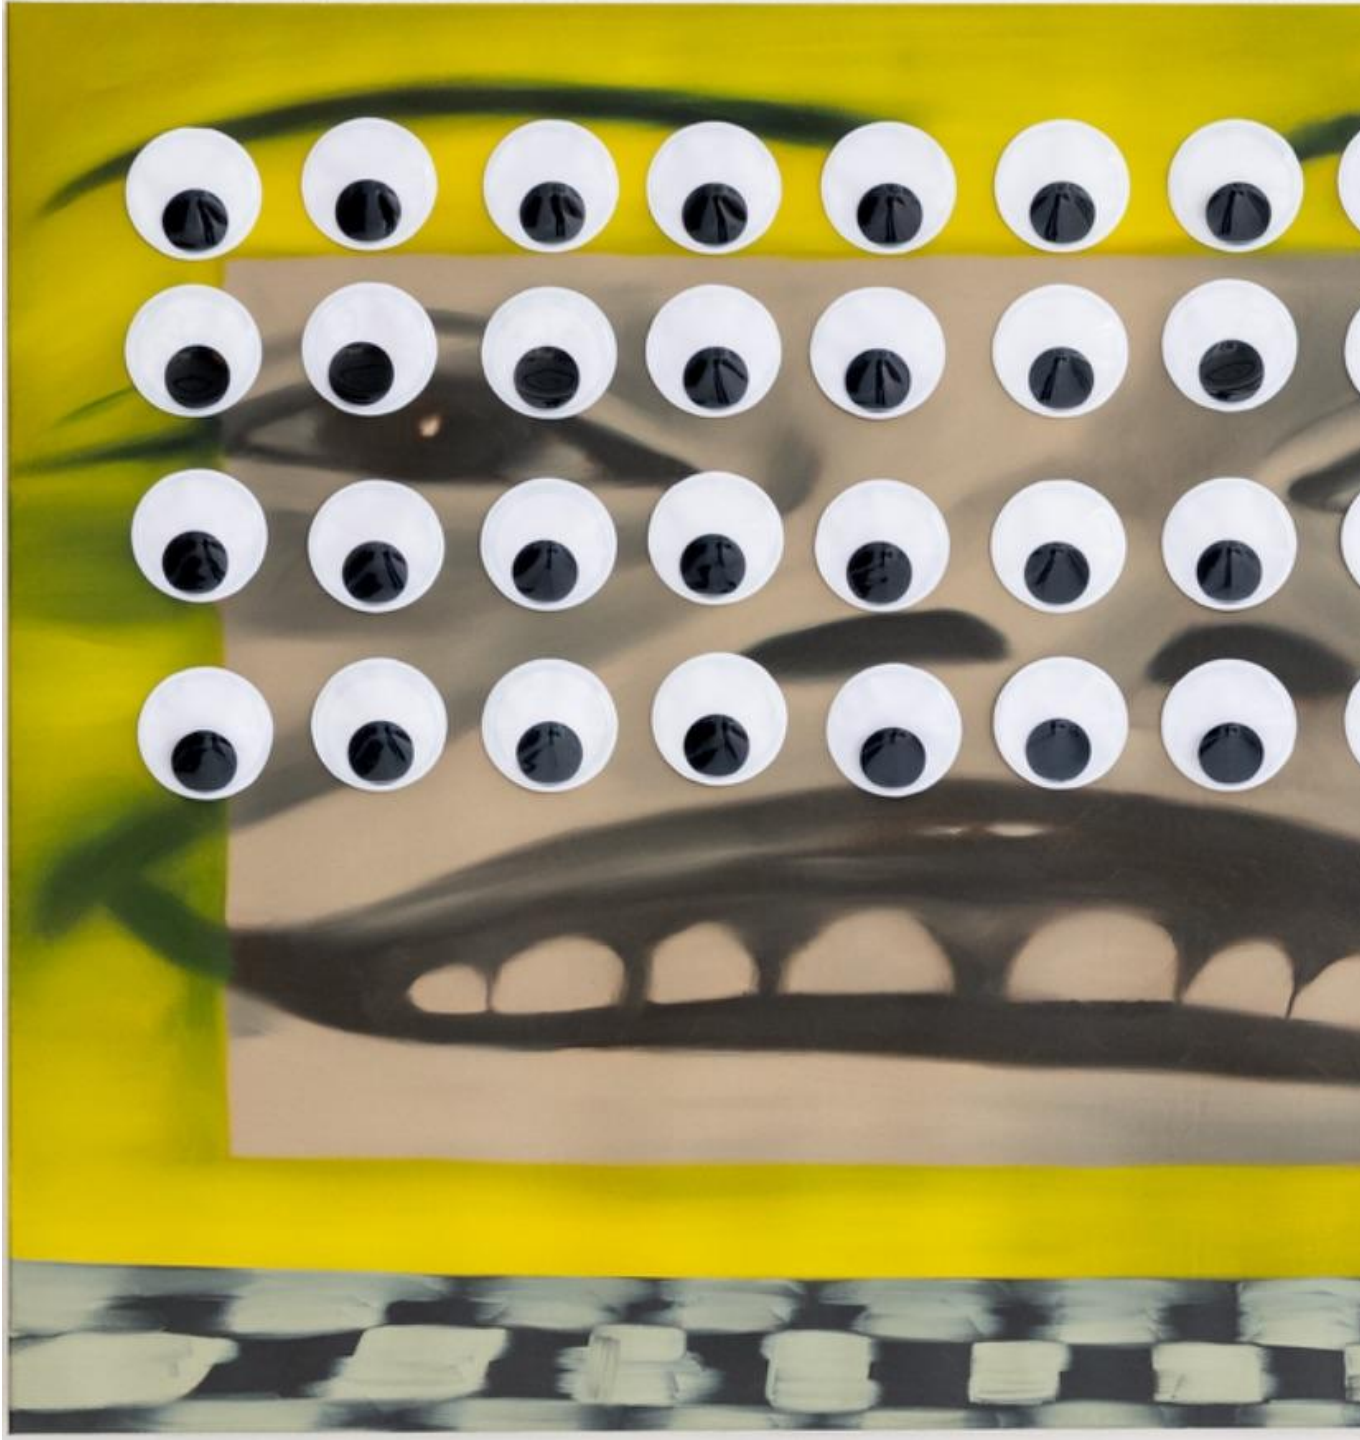

HAKE

HOUSE OF ART

Heath Nock
LIVING ROOM
OPERA

June 21st - July 8th

Heath Nock

When Can I See You Again

Oil and glue on linen

20" x 30" (50.8cm x 76.2cm)

2024

\$2150 aud

Heath Nock

TV

Oil, 40 plastic eye, glue on
linen

64" x 48"

(162.56cm x 121.92cm)

2024

\$5250 aud

Heath Nock

Inordinary

Oil on linen

20" x 30" (50.8cm x 76.2cm)

2024

\$2150 aud

Heath Nock

Mr Natural

Oil on linen

12" x 14" (30.48cm x 35.56cm)

2024

\$1050 aud

Heath Nock

Paradise

Oil on linen