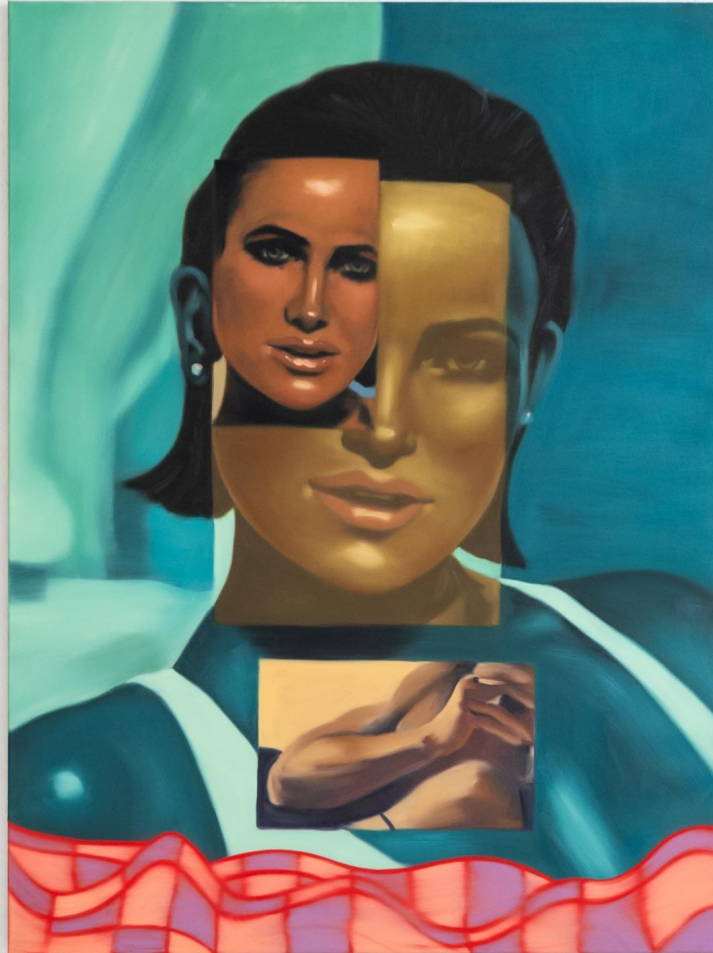

2024

\$2150 aud

Heath Nock

TV

Oil, 40 plastic eye, glue on
linen

64" x 48"

(162.56cm x 121.92cm)

2024

\$5250 aud

Heath Nock

Inordinary

Oil on linen

20" x 30" (50.8cm x 76.2cm)

2024

\$2150 aud

Heath Nock

Mr Natural

Oil on linen

12" x 14" (30.48cm x 35.56cm)

2024

\$1050 aud

Heath Nock

Paradise

Oil on linen

64" x 48"

(162.56cm x 121.92cm)

2024

\$5250 aud

Heath Nock

Fragile

Oil on linen

20" x 30" (50.8cm x 76.2cm)