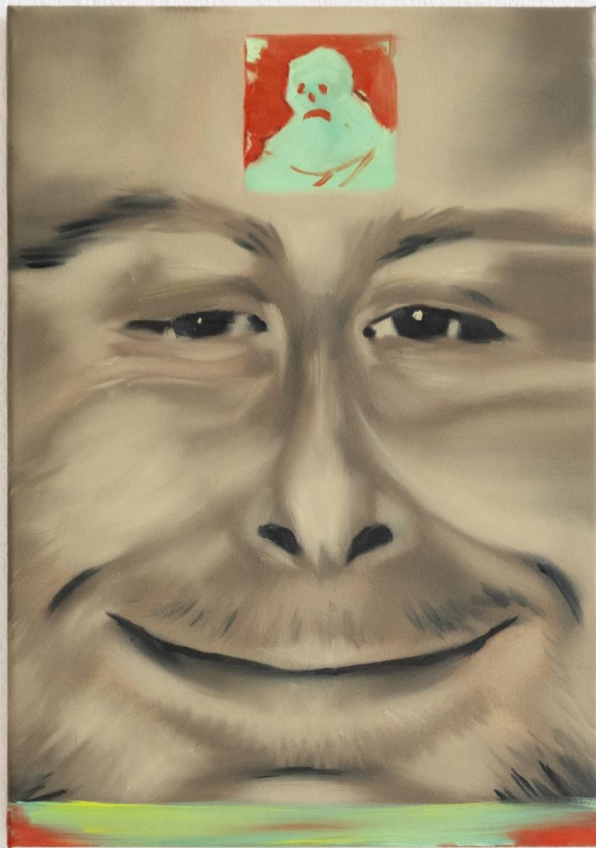

Mr Natural

Oil on linen

12" x 14" (30.48cm x 35.56cm)

2024

\$1050 aud

Heath Nock

Paradise

Oil on linen

64" x 48"

(162.56cm x 121.92cm)

2024

\$5250 aud

Heath Nock

Fragile

Oil on linen

20" x 30" (50.8cm x 76.2cm)

2024

\$2150 aud

Heath Nock

Paradise II

Oil on linen

64" x 48"

(162.56cm x 121.92cm)

2024

\$5250 aud

Heath Nock

Smiley

Oil on linen

20" x 14" (50.8cm x 35.56cm)

2024

\$1550 aud

Kindest,