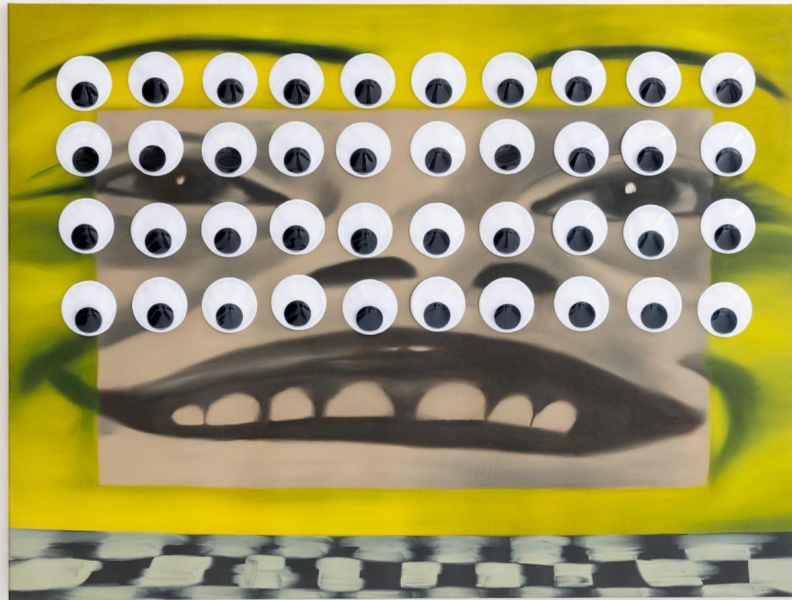

HAKE

HOUSE OF ART

Heath Nock
LIVING ROOM
OPERA

June 21st - July 8th

Heath Nock

When Can I See You Again

Oil and glue on linen

20" x 30" (50.8cm x 76.2cm)

2024

\$2150 aud

Heath Nock

TV

Oil, 40 plastic eye, glue on
linen

64" x 48"

(162.56cm x 121.92cm)

2024

\$5250 aud

Heath Nock

Inordinary

Oil on linen

20" x 30" (50.8cm x 76.2cm)

2024

\$2150 aud

Heath Nock

Mr Natural

Oil on linen

12" x 14" (30.48cm x 35.56cm)

2024

\$1050 aud

Heath Nock

Paradise

Oil on linen