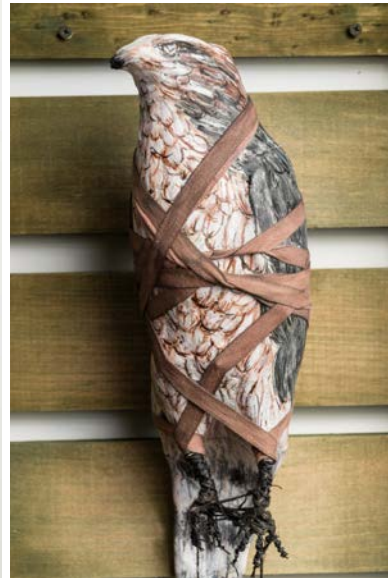

elizabeth jordan

Attempt at Ascension, 2024, H56" x W14.125" x D5.5"  
wood, acrylic, wire, wire mesh, plaster wrap, Paperclay,  
gouache, twill tape, hemp cord, lead fishing sinkers

Blind Pearl, 2024, H15.5" x W14" x D9.25", bird cage, mesh, cold porcelain clay, copper wire, picture frame, looking glass paint, magical charms