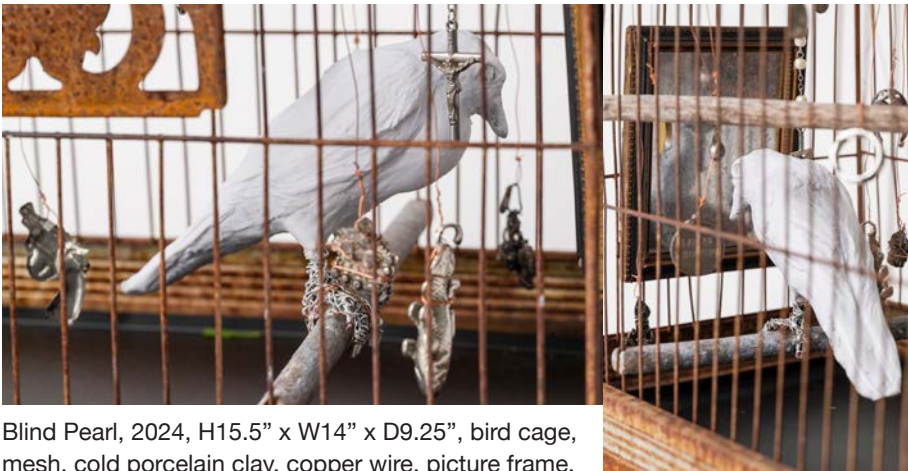

elizabeth jordan

Attempt at Ascension, 2024, H56" x W14.125" x D5.5"  
wood, acrylic, wire, wire mesh, plaster wrap, Paperclay,  
gouache, twill tape, hemp cord, lead fishing sinkers

Blind Pearl, 2024, H15.5" x W14" x D9.25", bird cage, mesh, cold porcelain clay, copper wire, picture frame, looking glass paint, magical charms