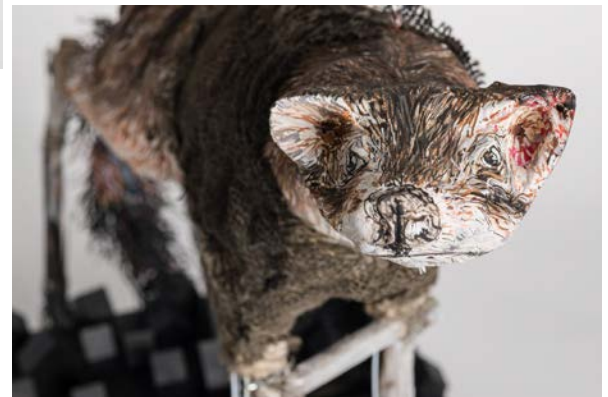

Thylacine Moon, 2021, wood, chicken wire, wire mesh, wire, plaster wrap, Paperclay, twine, burlap, wire hangers, gouache, chalkboard paint, H28.25" x L35" x D14"