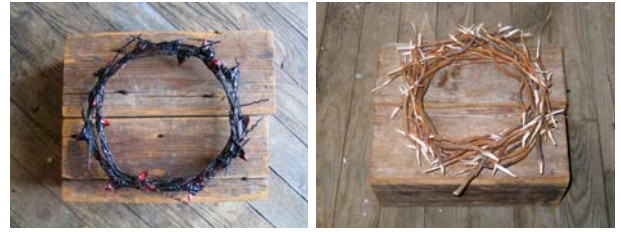

A Simple Pet, 2012, leather, wood, Claystone, wire, H3.5" x W6" x L9"

The Swan at Rest, 2007, plaster, paper mache, L21" x W10" x D9"

[Private Collection](#)

Crown of Thorns V, 2013, wire hangers, enamel, foil,  
Diameter 12"  
Crown of Thorns IV, 2011. wood, glue, Diameter 15"