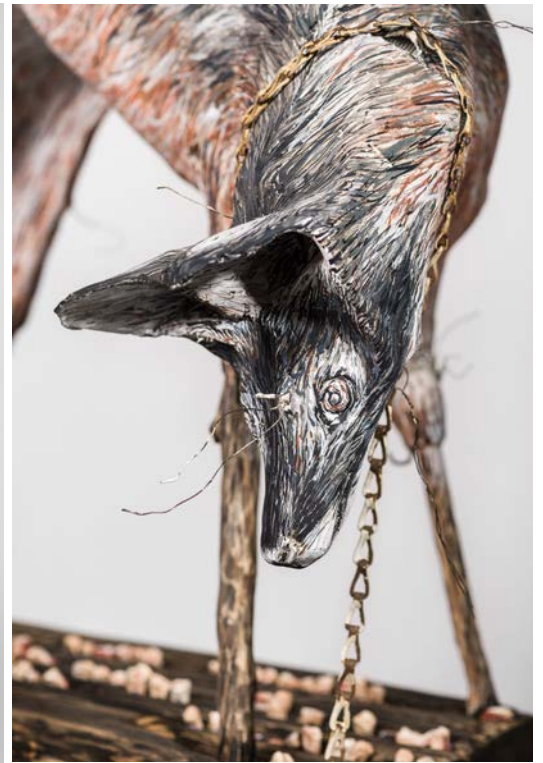

[Private Collection](#)

PTP

I want to be close to heaven, 2017, wood, wire, chicken wire, mesh, Paper-clay, watercolor, gouache, H16" x L23" x W12"  
PTP

Grotto, 2017, wood, hardware,  
canvas, twine, Claystone, H16" x  
L11" x W5"  
PTP