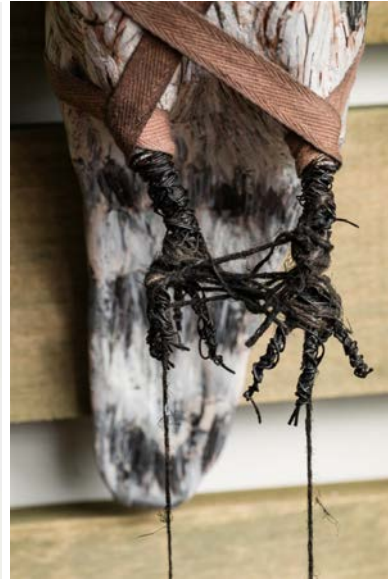

elizabeth jordan

Attempt at Ascension, 2024, H56" x W14.125" x D5.5"  
wood, acrylic, wire, wire mesh, plaster wrap, Paperclay,  
gouache, twill tape, hemp cord, lead fishing sinkers

Blind Pearl, 2024, H15.5" x W14" x D9.25", bird cage, mesh, cold porcelain clay, copper wire, picture frame, looking glass paint, magical charms